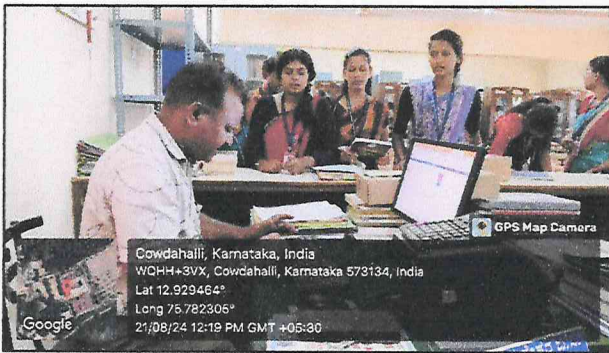

LIBRARY PHOTOS

[Handwritten Signature]

PRINCIPAL

**J.S.S. Institute of Education
P.B. 26, SAKALESHPUR-573 134
Hassan Dist**